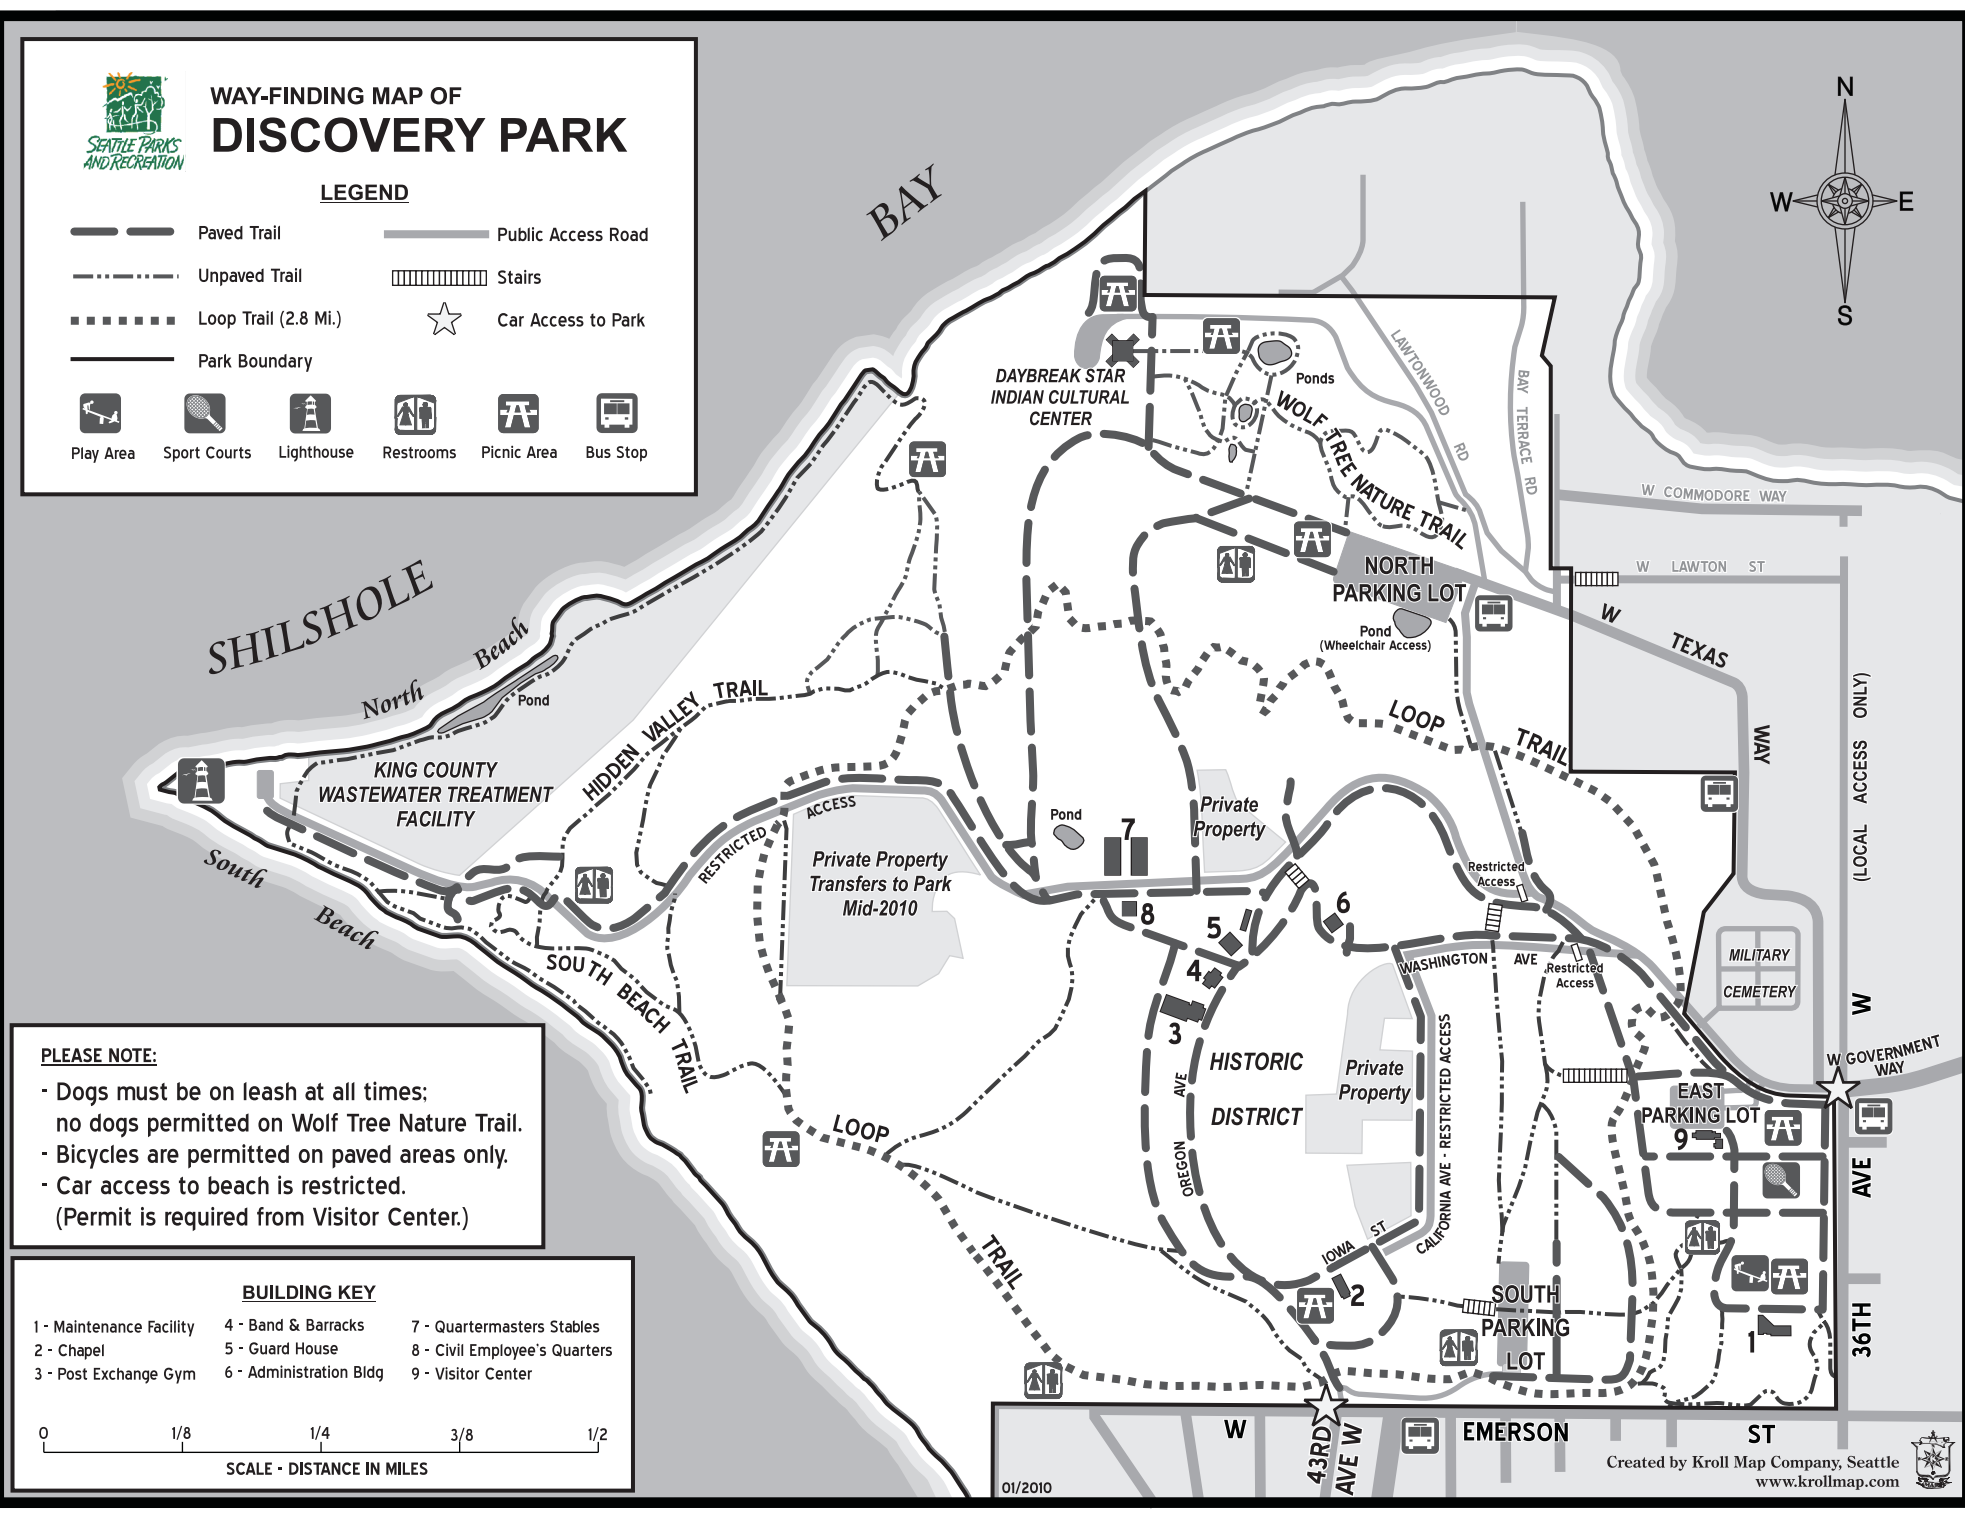

# WAY-FINDING MAP OF DISCOVERY PARK

## LEGEND

- Paved Trail
- Unpaved Trail
- Loop Trail (2.8 Mi.)
- Park Boundary
- Public Access Road
- Stairs
- Car Access to Park
- Play Area
- Sport Courts
- Lighthouse
- Restrooms
- Picnic Area
- Bus Stop

**PLEASE NOTE:**

- Dogs must be on leash at all times; no dogs permitted on Wolf Tree Nature Trail.
- Bicycles are permitted on paved areas only.
- Car access to beach is restricted. (Permit is required from Visitor Center.)

0      1/8      1/4      3/8      1/2  
SCALE • DISTANCE IN MILES